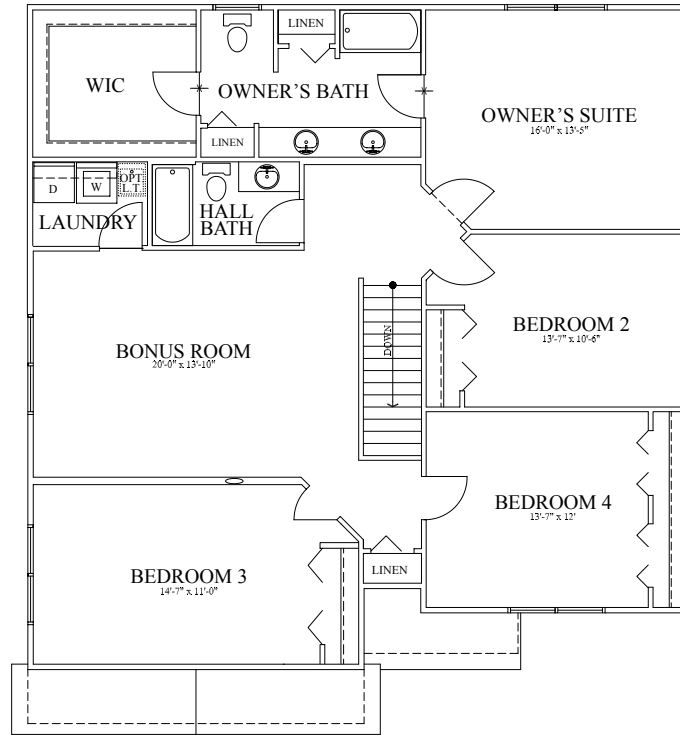

NEWCASTLE V

**OPTIONAL
OWNER'S BATH**

SECOND FLOOR

MAIN FLOOR

NEWCASTLE

ELEVATION VI

CROSSWINDS.COM

Copyright © 2006 Crosswinds Communities. All Rights Reserved.

Although created using all available information to achieve maximum accuracy, representations and dimensions of the floorplans may not exactly reflect the final construction. There is also no guarantee of availability of any particular product described in this advertisement. Quantities are limited.

NEWCASTLE VI

**OPTIONAL
OWNER'S BATH**

SECOND FLOOR

MAIN FLOOR